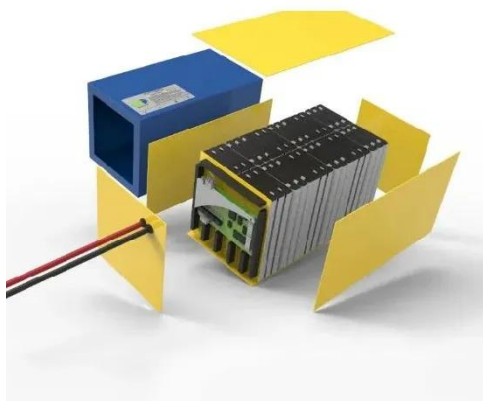

Three-phase power storage cabinet for 5G micro base stations

Three-phase power storage cabinet for 5G micro base stations

Energy Storage Solutions for 5G Base Stations: Powering the Next ...

Let's face it: 5G base stations are like that friend who eats through a phone battery in two hours. They're power-hungry, always active, and demand constant energy. But here's the kicker - ...

[Learn More](#)

POWER CABINET FOR 5G COMMUNICATION BASE STATION

POWER CABINET FOR 5G COMMUNICATION BASE STATION. Our certified energy specialists provide round-the-clock monitoring and support for all installed home energy storage systems.

[Learn More](#)

Communication 5G base station energy storage cabinet

In this article, we assumed that the 5G base station adopted the mode of combining grid power supply with energy storage power supply. How to optimize energy storage planning and operation in 5G ...

[Learn More](#)

5G Base Station Power Supply with Battery & DC Distribution

This 5G base station power supply system integrates battery backup, DC

power distribution, and advanced control modules to ensure reliable energy support for critical telecom infrastructure.