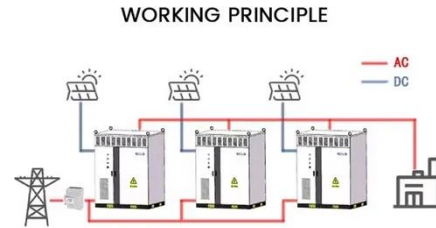

railway line, between 25 kV AC ...

[Learn More](#)