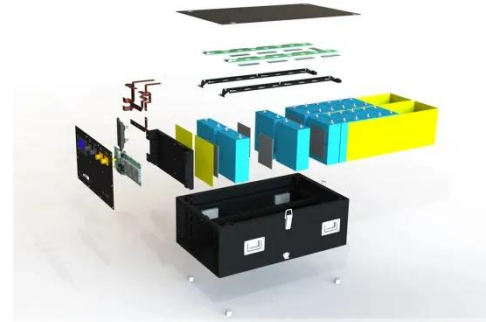

Three-phase power storage cabinet for 5G micro base stations

Three-phase power storage cabinet for 5G micro base stations

Energy Storage Solutions for 5G Base Stations: Powering the Next ...

Let's face it: 5G base stations are like that friend who eats through a phone battery in two hours. They're power-hungry, always active, and demand constant energy. But here's the kicker - ...

[Learn More](#)

Communication 5G base station energy storage cabinet

In this article, we assumed that the 5G base station adopted the mode of combining grid power supply with energy storage power supply. How to optimize energy storage planning and operation in 5G ...

[Learn More](#)

5G Telecom Cabinet Rectifier Efficiency Requirements: How High

...

Choose rectifier modules with over 97% efficiency to reduce energy loss, lower cooling costs, and keep 5G base stations running reliably. High power density lets you fit more power into ...

[Learn More](#)

HOW DO 5G BASE STATION ENERGY STORAGE CABINETS ...

Turkish integrated energy storage cabinet three-phase used in train station
The paper reports a technical-economic comparison for a Turkey high-speed