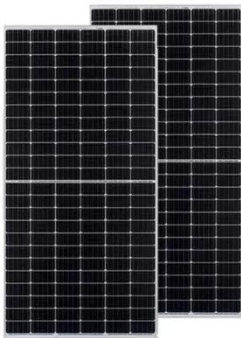

Umbilical wireless solar-powered communication cabinet flow batte

---

Smart Hybrid Power Cabinet for Reliable Communication

The diesel generator starts and supplies power to the load while simultaneously charging the battery within the hybrid power cabinet for off-grid communication towers.

[Learn More](#)

MOBICELL-350 , Hybrid Solar Battery System with 350W Fuel-Cell Cabinet

Designed for year-round autonomy in extreme cold climates, the MOBICELL-350 is the stationary, small-footprint solution that displaces diesel generators for telecom, lidar, met masts, security systems, and other ...

[Learn More](#)

Umbilical solar communication base station flow battery

Solar flow batteries (SFBs) can convert, store and release intermittent solar energy but have been built with complex multi-junction solar cells. Here an efficient and stable SFB is shown with single-junction GaAs solar ...

[Learn More](#)