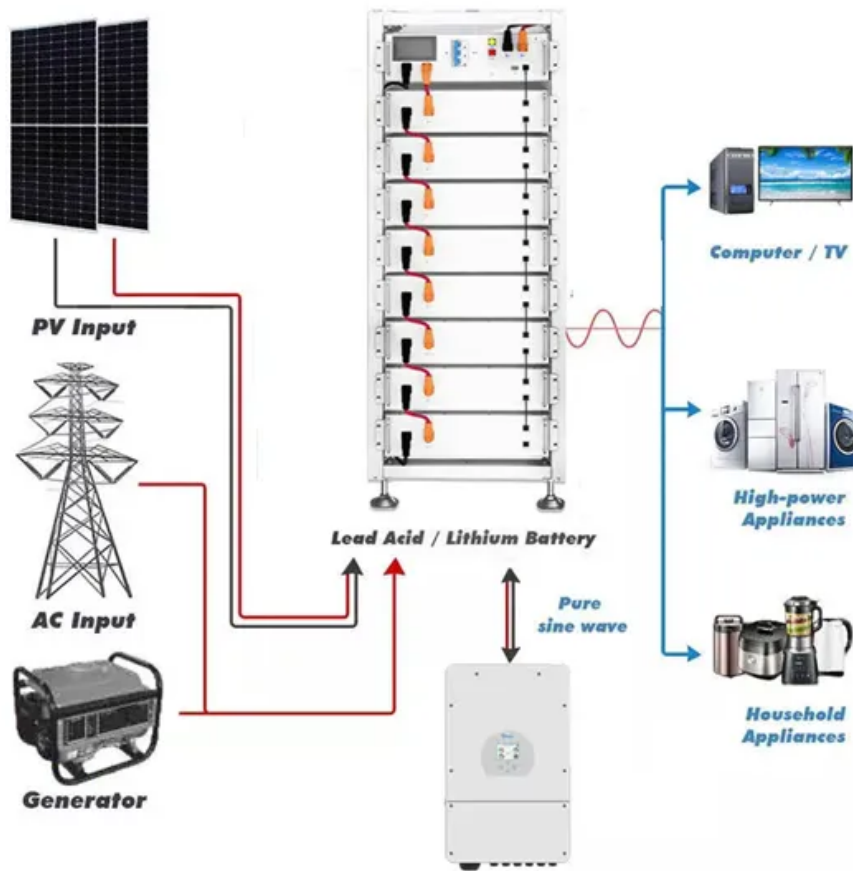

# Use of battery energy storage system cabinet for communication base station

## Overview

---

Energy storage cabinets serve as an integral element within the telecommunications ecosystem. Their primary role lies in storing electric energy for backup purposes, ensuring that base stations remain operational during grid outages or fluctuating power demands. A base station (or BTS, Base Transceiver Station) typically includes: Base station energy storage refers to batteries and supporting hardware that power the BTS when grid power is unavailable or to smooth out intermittent renewable sources like solar. Users can use the energy storage system to discharge during load peak periods and charge from the grid during low load periods, reducing peak load demand and saving electricity. The Base Station Energy Cabinet is a fully enclosed, weather-resistant telecom energy cabinet designed to provide reliable power distribution and battery backup for outdoor communication networks. This helps reduce power consumption and optimize costs. Functionality in telecom environments, 2. Explore cutting-edge Li-ion BMS, hybrid renewable systems & second-life batteries for base stations.

### Base Station Energy Cabinet

The Base Station Energy Cabinet is a fully enclosed, weather-resistant telecom energy cabinet designed to provide reliable power distribution and battery backup for outdoor communication networks.