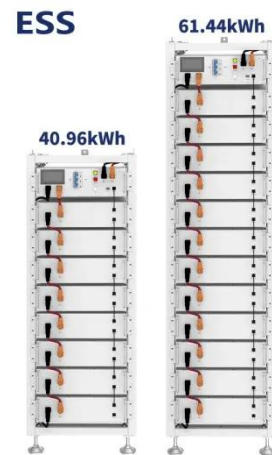

Communication base station flow battery equipment and ...

This paper focuses on the engineering application of battery in the power supply system of communication base stations, and focuses on the selection, installation and maintenance of

[Learn More](#)

Vienna communication base station flow battery equipment ...

Communication Base Station Energy Solutions PKENERGY designed a solar + energy storage system based on the base station's requirements, with the following configuration: During the day, the solar ...

[Learn More](#)

Battery maintenance requirements for communication base ...

Battery Maintenance: If the backup power system includes batteries, perform regular maintenance tasks such as checking electrolyte levels (for flooded lead-acid batteries), cleaning terminals,

[Learn More](#)