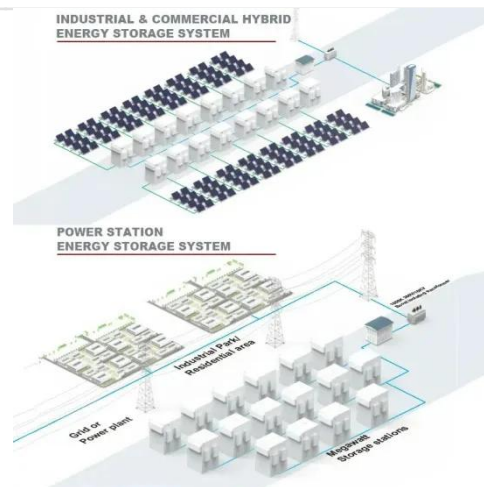

The Moore MCCES Series of Environmental Enclosures are configurable, outdoor environment communication enclosures designed and manufactured for applications such as Telephony, CATV ...

[Learn More](#)

Base Station Energy Cabinet

The Base Station Energy Cabinet is a fully enclosed, weather-resistant telecom energy cabinet designed to provide reliable power distribution and battery backup for outdoor communication networks.

[Learn More](#)

[Learn More](#)

Eltek Datasheet template v6

The Type 4 telecom power outdoor cabinet is a new generation platform designed to meet customer needs, give configuration flexibility and supports a variety of applications.