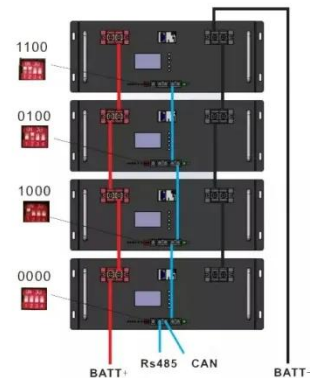

Anker SOLIX F3800 Home Power System|The Most Accessible Home Power

Anker SOLIX F3800 Home Power System connects seamlessly with three types of solar panels: grid-tied rooftop, rigid, and portable. Just connect to power your home efficiently and sustainably.