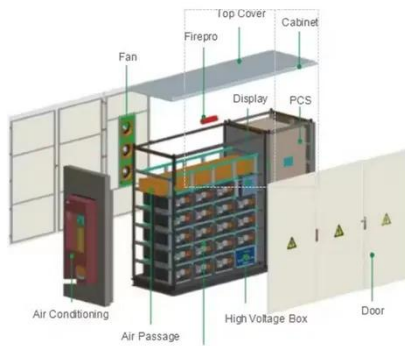

homeowners and businesses seeking reliable, high-capacity energy storage and backup power.

[Learn More](#)

SolarEdge Energy Hub 10.0kW 240 Volt AC Single Phase Energy

The SolarEdge Energy Hub Inverter (Energy Hub Inverter) is a highly flexible, resilient single phase inverter that offers superior performance, maximum energy cost savings, built-in consumption monitoring and optional ...

[Learn More](#)