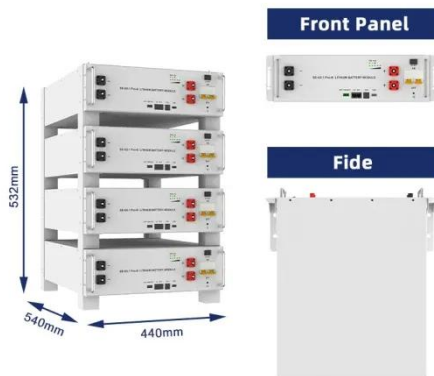

Buy 1200 Amp Switchgear Products

Looking to buy 1200 Amp switchgear products? You've come to the right place! Our offerings not only come with CE Certification, ensuring the highest quality and safety standards, but they are also ...

[Learn More](#)

1200A Switchgear for sale , eBay

Get the best deals for 1200A Switchgear at eBay . We have a great online selection at the lowest prices with Fast & Free shipping on many items!

[Learn More](#)

Switchgear - Atlas Electric

Atlas Electric stocks a large inventory of new, surplus and reconditioned low and medium voltage switchgear. In addition we are distributors and original equipment manufacturers utilizing switchgear ...

[Learn More](#)