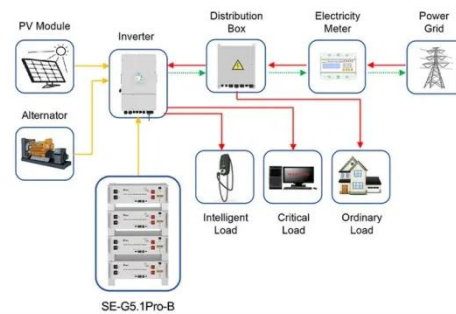

Schematic diagram of automatic string welding of photovoltaic ...

Learn how to wire a 12V solar panel system with this straightforward wiring diagram and step-by-step guide. Wiring a 12V solar panel typically involves connecting the positive and negative terminals of ...

Application scenarios of energy storage battery products

[Learn More](#)