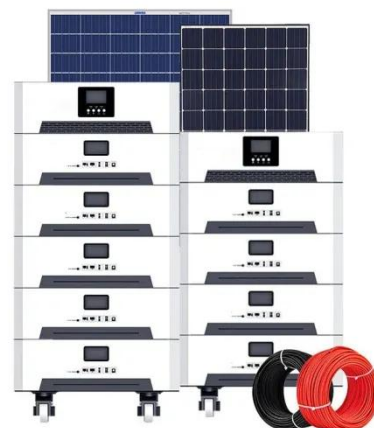

Xiaomi Solar Outdoor Camera BW400 Pro Set

Power-efficient communication between the camera and the base station without