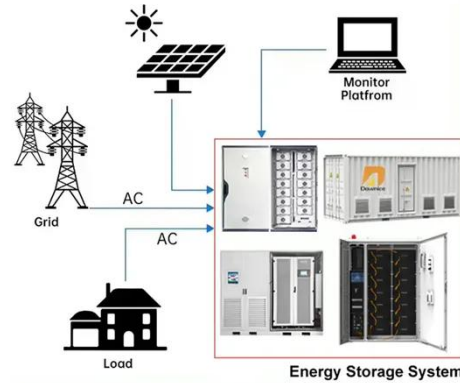

panel with up to 5W power

The solar panel is designed specifically for outdoor cameras and only supports the Xiaomi BW500 outdoor camera, The new solar panels deliver power up to 5W for the outdoor camera.

[Learn More](#)

DISTRIBUTED PV GENERATION + ESS

Xiaomi Outdoor Battery Mobile Power Supply: Your Ultimate Portable

Xiaomi's outdoor battery mobile power supply combines high capacity, fast charging, and durable design, making it a favorite among outdoor enthusiasts and tech-savvy travelers.

[Learn More](#)

Xiaomi Outdoor Camera Solar Panel (BW Series)

This camera solar panel uses high-efficiency monocrystalline silicon for the fast and efficient conversion of solar energy into electric energy, providing reliable and continuous power for extended recording.

[Learn More](#)