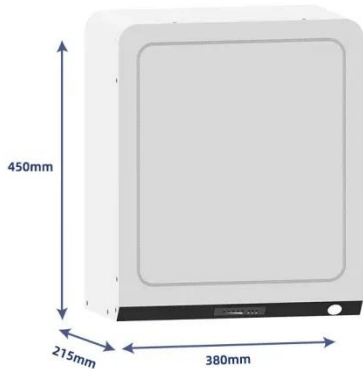

panel with up to 5W power

The solar panel is designed specifically for outdoor cameras and only supports the Xiaomi BW500 outdoor camera, The new solar panels deliver power up to 5W for the outdoor camera.

[Learn More](#)

DISTRIBUTED PV GENERATION + ESS

Xiaomi Outdoor Battery Mobile Power Supply: Your Ultimate Portable

Xiaomi's outdoor battery mobile power supply combines high capacity, fast charging, and durable design, making it a favorite among outdoor enthusiasts and tech-savvy travelers.

[Learn More](#)

Xiaomi Outdoor Camera Solar Panel (BW Series)

This camera solar panel uses high-efficiency monocrystalline silicon for the fast and efficient conversion of solar energy into electric energy, providing reliable and continuous power for extended recording.

[Learn More](#)