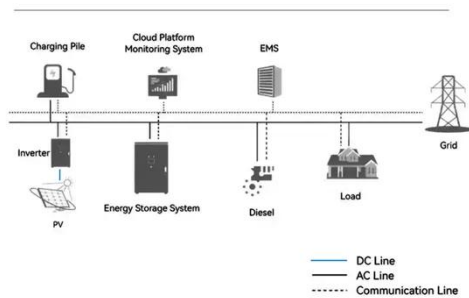

[Learn More](#)

114KWh ESS

System Topology

Process - Xinlai New Energy Technology Co.,Ltd

It is a photovoltaic power generation facility that is constructed and operated at or near the user's site, and is characterized by self-consumption on the user's side, excess power being connected to the ...