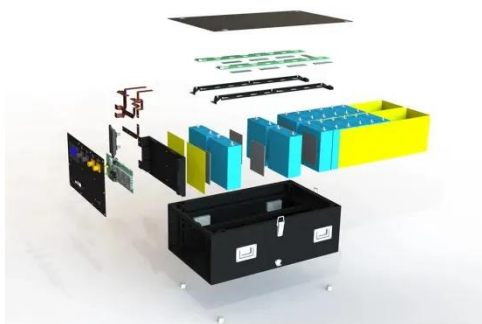

High-Efficiency yingli solar 400w